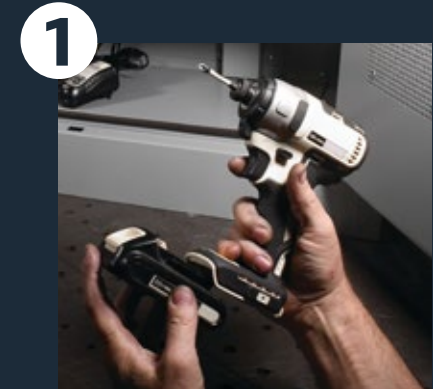

Easy to Use

1 Remove Your Batteries from Tools